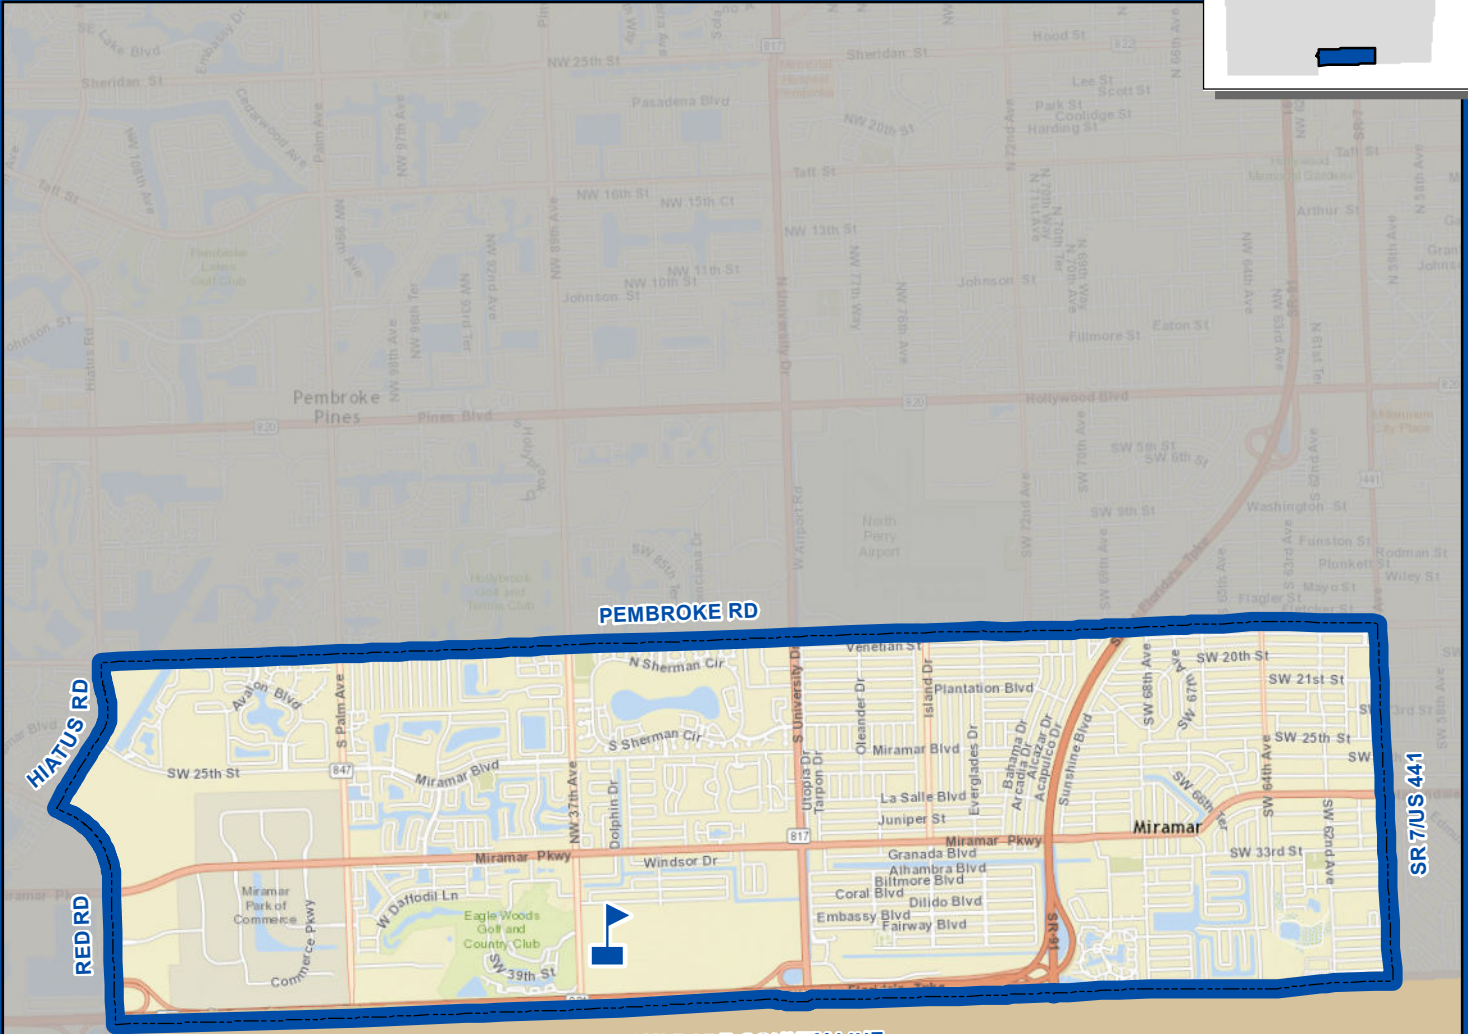

# MIRAMAR HIGH SCHOOL

3601 SW 89 AVENUE  
MIRAMAR, FLORIDA 33025  
754-323-1350

Magnet School

SR 7/US 441

MIRAMAR

Service Layer Credits: Sources: Esri, HERE, DeLorme, USGS, Intermap, increment P Corp., NRCAN, Esri Japan, METI, Esri China (Hong Kong), Esri (Thailand), TomTom, MapmyIndia, © OpenStreetMap contributors, and the GIS User Community

THIS MAP IS FOR CONCEPTUAL PURPOSES ONLY AND SHOULD NOT BE USED FOR LEGAL BOUNDARY DETERMINATIONS